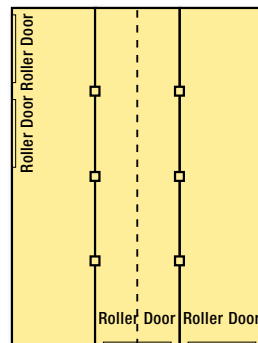

Heritage Barn Options

Height: 2.4m, 2.7m or 3.0m
 Bay Size: 3.5m
 Span: 11m

Additional Options

- Skylight roofing panel
- Whirly bird roof vent
- Shelving
- Work Bench
- Cabling
- Lighting
- Stabling
- Doors
- Personal access doors
- Windows
- Fire rated walls
- Auto door opener
- Mezzanine floor