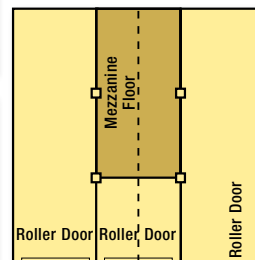

Heritage Barn Options

Height: 2.4m, 2.7m or 3.0m
 Bay Size: 3.5m
 Span: 11m

Additional Options

- Skylight roofing panel
- Whirly bird roof vent
- Shelving
- Work Bench
- Cabling
- Lighting
- Stabling
- Doors
- Personal access doors
- Windows
- Fire rated walls
- Auto door opener
- Mezzanine floor