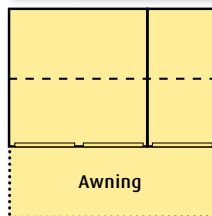

Garages

With a combination of great looks and strength, we've got you – and your pride and joy – covered with the Totalspan garage range. You can choose from a wide selection of sizes, heights and bay widths, and customise your garage with door and window combinations, or create extra space with an awning.

Garage Options

Height: 2.4m, 2.7m, 3m or 3.6m
 Bay Size: 3m, 3.5m or 4m

Additional Options

- Awning
- Garaport
- Skylight roofing panel
- Partition wall
- Lintel beam
- Whirly bird roof vent
- Shelving
- Work Bench
- Cabling
- Lighting
- Doors
- Personal access doors
- Windows