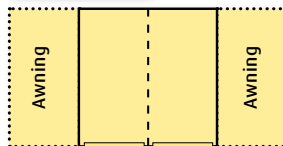

Garages

With a combination of great looks and strength, we've got you – and your pride and joy – covered with the Totalspan garage range. You can choose from a wide selection of sizes, heights and bay widths, and customise your garage with door and window combinations, or create extra space with an awning.

Garage Options

Height: 2.4m, 2.7m, 3m or 3.6m
 Bay Size: 3m, 3.5m or 4m

Additional Options

- Awning
- Garaport
- Skylight roofing panel
- Partition wall
- Lintel beam
- Whirly bird roof vent
- Shelving
- Work Bench
- Cabling
- Lighting
- Doors
- Personal access doors
- Windows