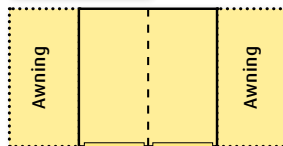

Portal Buildings (4 and 6 metre span)

With Totalspan's 4-metre and 6-metre range, you can choose from single, double and multi-door buildings. And you can customise your garage with extra stud height – great for storing the boat or caravan.

4m Span Options

Height: 2.4m, 2.7m, 3.0m or 3.6m
Bay Size: 3.0m, 3.5m or 4m

6m Span Options

Height: 2.4m, 2.7m, 3.0m, 3.6m, 4.2m or 4.8m
Bay Size: 3.0m, 3.5m or 4m

Additional Options

- Awning
- Garaport
- Skylight roofing panel
- Partition wall
- Lintel beam
- Whirly bird roof vent
- Shelving
- Work Bench
- Cabling
- Lighting
- Doors
- Personal access doors
- Windows
- Fire rated walls
- Auto door opener