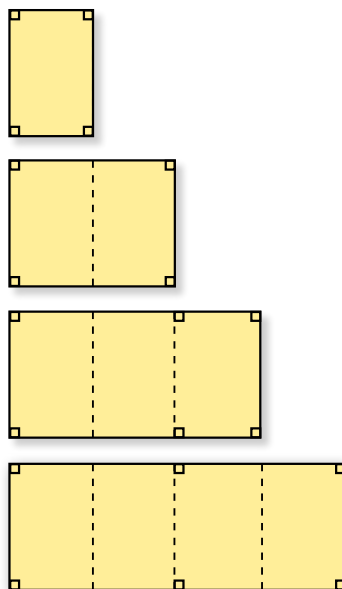

Carports

The Totalspan range of carports and shelters are the perfect way to protect your valuable vehicles. You can choose from flat or gable roofed carports, with variable heights to fit all kinds of vehicles.

Carport Options

FLAT ROOF OR GABLE

Height: 2.4m, 2.7m, 3.0m, 3.6m or 4.2m

Span: Flat 3.0m

Gable: 4.0m

Gable and flat: 6.0m

Bay: 6.0m

Additional Options

- Skylight roofing panel
- Multiple bays

These are sample designs – many more are available. Building dimensions are nominal sizes only. For exact dimensions see your local Totalspan representative.